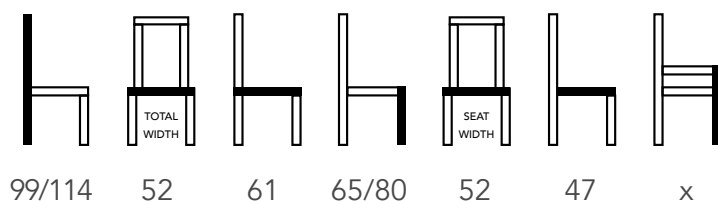

COOKIE HIGH

Technical information

Extra images

MATEN / MEASUREMENTS

EXTRA INFO

MATERIALS

Frame	Metal, plywood
Zitting / Seat	Plywood + Polyether 50 30/185; 3 x 10-18/130; + dacron
Rug / Back	PLYWOOD and Polyether foam; 20+3018/130,20- 25/170; dacron

PACKING

Package	KARTON
Nr. of pcs	1
Size of package	106x61x63 / 115x61x63
Weight model	10,4 KG / 11,2 KG
Weight package	12,9 KG / 14 KG